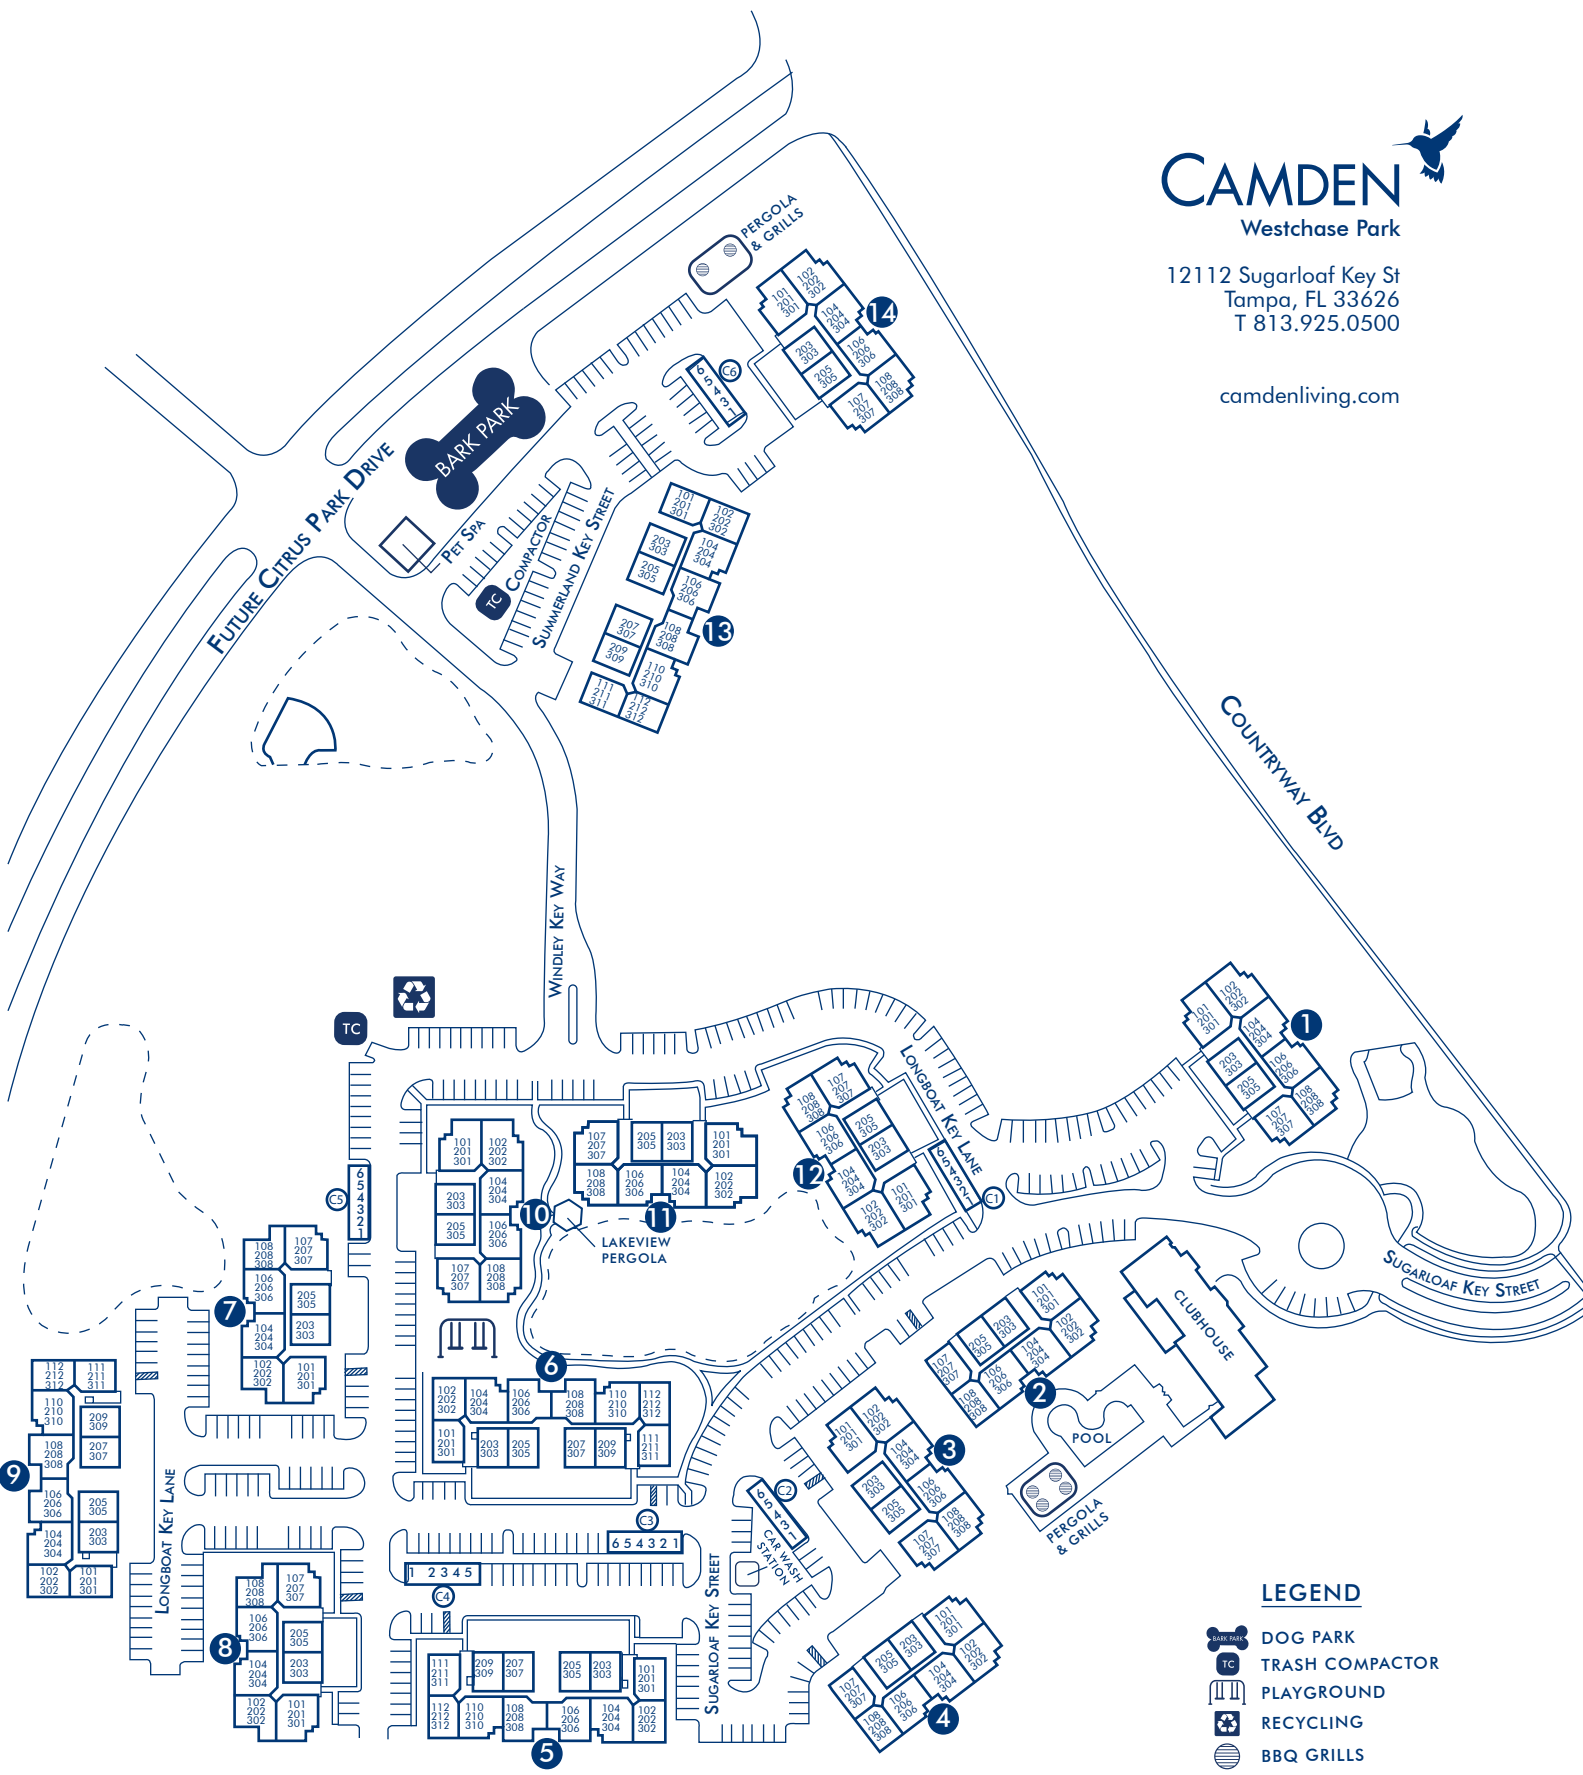

CAMDEN

Westchase Park

12112 Sugarloaf Key St
Tampa, FL 33626
T 813.925.0500

camdenliving.com

LEGEND

- DOG PARK
- TRASH COMPACTOR
- PLAYGROUND
- RECYCLING
- BBQ GRILLS