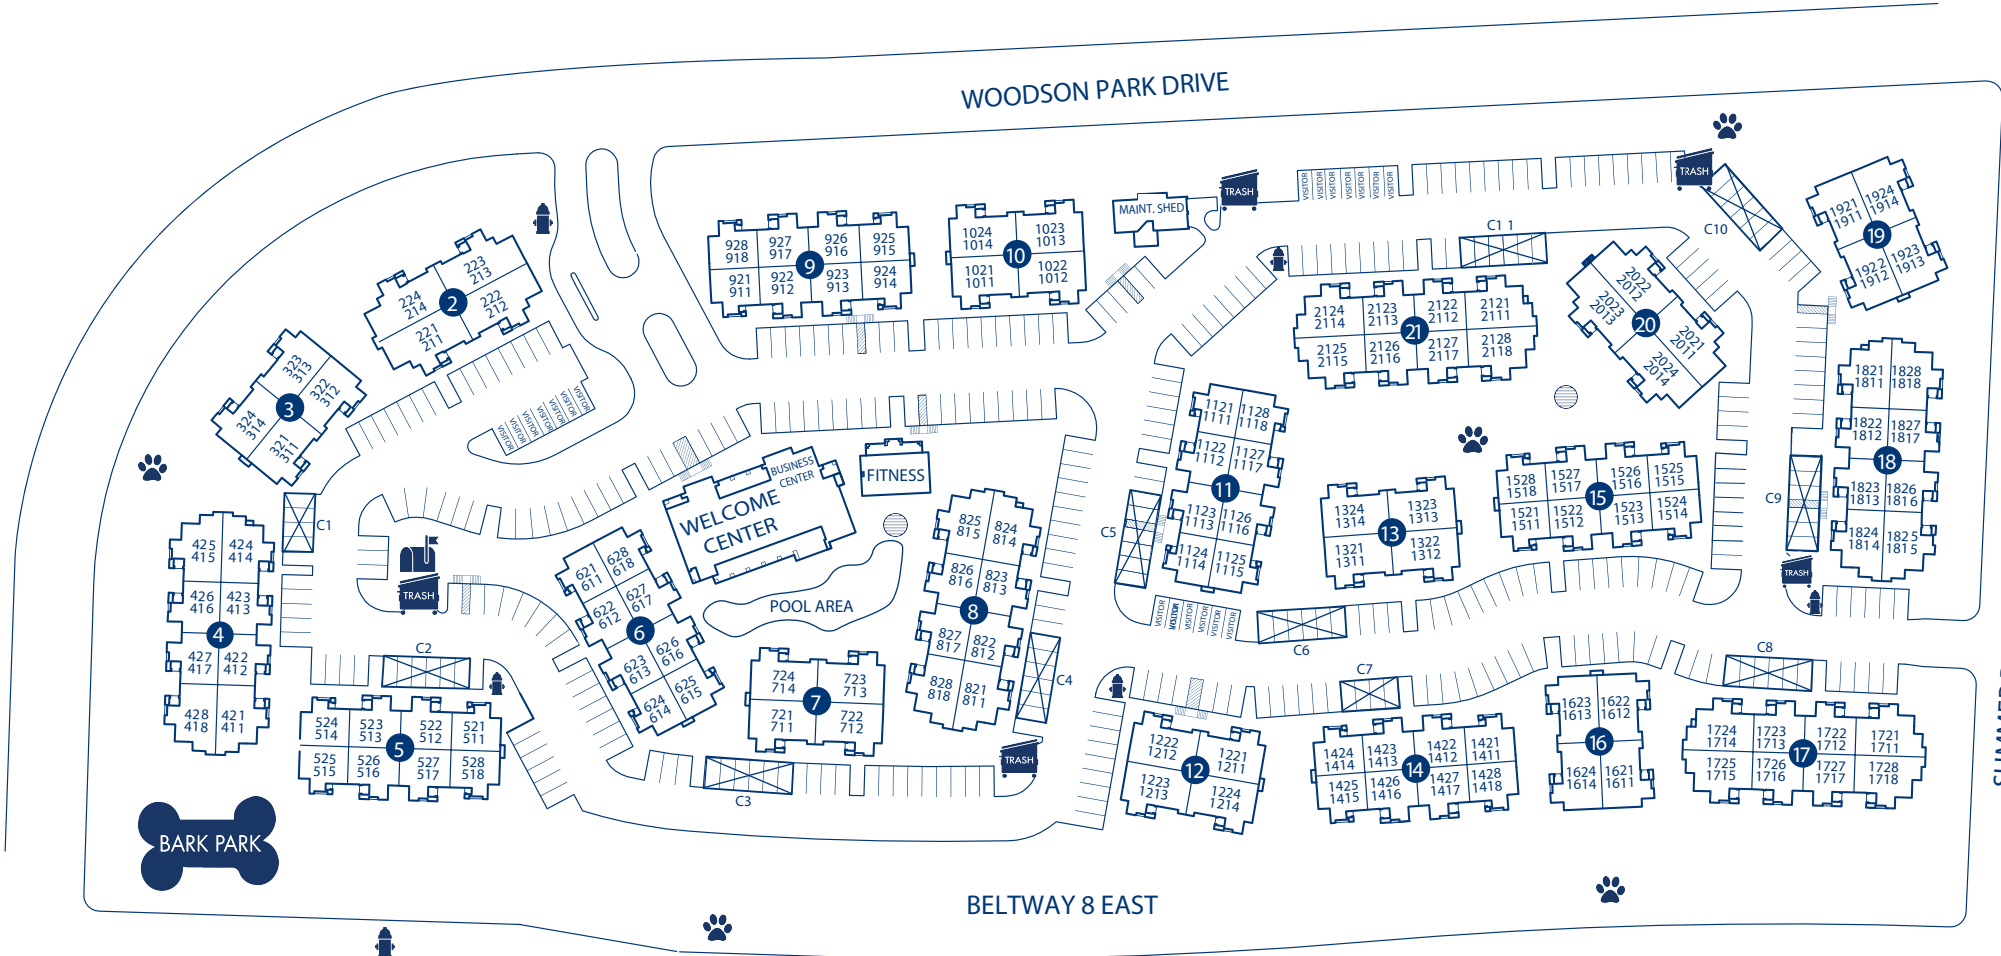

WOODSON PARK DRIVE

SUMMER PALMETTO DRIVE

BELTWAY 8 EAST

LEGEND

-  PET STATIONS
-  FIRE HYDRANTS
-  BBQ GRILL AREA
-  MAILBOXES
-  DOG PARK
-  TRASH

CAMDEN 
Woodson Park

14633 Woodson Park Dr
Houston, TX 77044
T 281 225 2000
F 281 225 2001